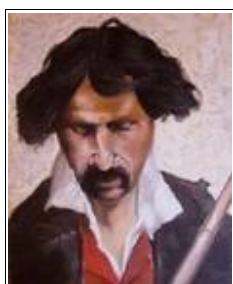

www.NewIrishArt.com presents

Kevin Gough

1

2

3

4

5

6

7

8

9

10

11

12

Gallery Details

1. Portrait of a man, (Helene Schjerfbeck), Sennellier oil pastel on tinted canson, 16 x 12
2. Freedom of Worship (Norman Rockwell), Graphite on 135GSM Cartridge Paper, 12 x 8
3. Study of a Mucha, Graphite on 135GSM Cartridge Paper, 12 x 8
4. In the Green Room, Sennellier oil pastel on tinted canson, 8 x 6
5. Portrait of Diane, Graphite on 135GSM Cartridge Paper, 12 x 8
6. Portrait of Vivienne, Graphite on 135GSM Cartridge Paper, 12 x 8
7. Cool Hand Luke, Graphite on 135GSM Cartridge Paper, 12 x 8
8. Cool Shade, Sennellier oil pastel on tinted canson, 8 inches x 6
9. Midwinter Fire, Sennellier oil pastel on tinted canson, 8 x 6
10. After Rainfall, Oil on Gallery wrap canvas, 12 x 10
11. Forgotten, Oil on Gallery wrap canvas, 12 x 10
12. Sweet and Fresh, Sennellier oil pastel on tinted canson, 8 x 6