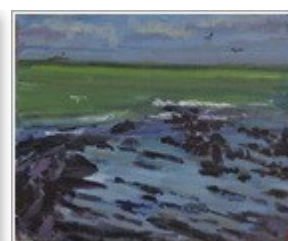

7

8

9

10

11

12

Gallery Details

1. Ruined Italian Farmhouse, Oil, 25 x 35 cms
2. Small Golden Beetroot, Oil, 25 x 35 cms
3. Glinsk, Oil, 25 x 30 cms
4. Dublin Mountains and Sky, Oil, 25 x 35 cms
5. Bailey Lighthouse, oil, 17 X 23 cms
6. Sunset over Florence, oil, 25 x 35 cms
7. Small Gold Beetroot, oil, 25 x 30 cms
8. Rock and Sea At Loughshinny, oil, 25 x 30 cms
9. Radishes, oil, 187 x 23 cms
10. Quarry, oil, 40 x 30 cms
11. Small Pears, oil, 20 x 40 cms
12. Dublin Mountains With Sugar Loaf, oil, 31 x 61 cms