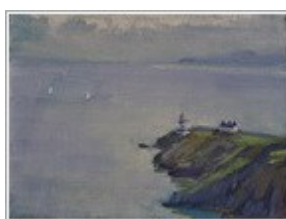

www.NewIrishArt.com presents

David Goldberg

1

2

3

4

5

6

7

8

9

10

11

12

Gallery Details

1. Ruined Italian Farmhouse, Oil, 25 x 35 cms
2. Small Golden Beetroot, Oil, 25 x 35 cms
3. Glinsk, Oil, 25 x 30 cms
4. Dublin Mountains and Sky, Oil, 25 x 35 cms
5. Bailey Lighthouse, oil, 17 X 23 cms
6. Sunset over Florence, oil, 25 x 35 cms
7. Small Gold Beetroot, oil, 25 x 30 cms
8. Rock and Sea At Loughshinny, oil, 25 x 30 cms
9. Radishes, oil, 187 x 23 cms
10. Quarry, oil, 40 x 30 cms
11. Small Pears, oil, 20 x 40 cms
12. Dublin Mountains With Sugar Loaf, oil, 31 x 61 cms

Online Gallery:

<http://www.NewIrishArt.com>