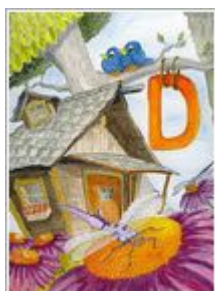

Eva-Marie Ason

1

2

3

4

5

6

7

8

9

10

Gallery Details

1. Life in Nature A, Watercolour, 10 x 14 ins
2. Life in The Garden D, Watercolour, 10 x 14 ins
3. Cadillac Rearview, Acrylics, 9 x 16 ins
4. Life in The Tree, Watercolour, 10 x 14 ins
5. The Native American Mandala, Watercolour, 9 x 11 ins
6. Watching on The Branch, Colour pencil, 9 x 11 ins
7. The Spring is Here, colour pencils, 9 x 11 ins
8. Bunny Life, colour pencil, 8 x 10 ins
9. The Winter Rally, Watercolour, 12 x 16 ins
10. Sunflower, colour pencils, 9 x 11 ins