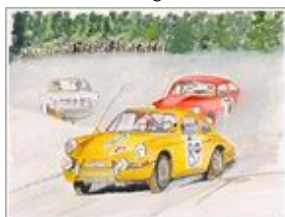

8

9

10

Gallery Details

1. Life in Nature A, Watercolour, 10 x 14 ins
2. Life in The Garden D, Watercolour, 10 x 14 ins
3. Cadillac Rearview, Acrylics, 9 x 16 ins
4. Life in The Tree, Watercolour, 10 x 14 ins
5. The Native American Mandala, Watercolour, 9 x 11 ins
6. Watching on The Branch, Colour pencil, 9 x 11 ins
7. The Spring is Here, colour pencils, 9 x 11 ins
8. Bunny Life, colour pencil, 8 x 10 ins
9. The Winter Rally, Watercolour, 12 x 16 ins
10. Sunflower, colour pencils, 9 x 11 ins