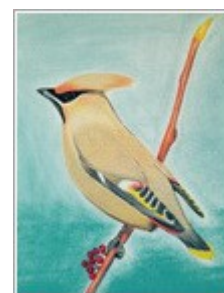

## Karen Shaw

1

2

3

4

5

6

7

### Gallery Details

1. Meow, Blendable Colour Pencils (Mounted), 42 x 39 cm
2. Young Foal, Blendable Colour Pencils (mounted), 47 x 40 cm
3. Young Jack, Blendable Colour Pencils (Mounted), 41 x 36 cm
4. Wary Waxwing, Mixed Colour Pencils and watercolour (framed), 48 x 42 cm
5. Coucou Monsieur Giraffe, Blendable Colour Pencils (Mounted), 39 x 47 cm
6. Having a bit of lunch, Watercolour (mounted), 38 x 38 cm
7. Roses Trio Attention, Blendable Colour Pencils (framed), 49 x 46 cm
8. A bunch o pink, Blendable Colour Pencils (framed), 56 x 47 cm
9. Shoe Crocus Style, Blendable Colour Pencils (framed), 45 x 48 cm
10. Shoe Gladioli Butterfly Style, Blendable Colour Pencils (framed), 46 x 41 cm
11. Shoe Open Lily Style, Blendable Colour Pencils (framed), 55cx 43 cm
12. Shoe Tulip Style, Blendable Colour Pencils (framed), 53 x 46 cm