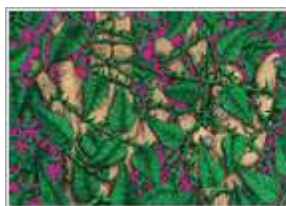

NewIrishArt.com presents

Larry Dunne

1

2

3

4

5

6

7

8

9

10

11

Gallery Details

1. Catch These Hands, Biro and Digital Paint, A4 (21 x 30 cm)
2. Satellites, Biro and Digital Paint, A4 (21 x 30 cm)
3. Deadlights, Acrylic Paint and Biro, A4 (21 x 30 cm)
4. Enniscorthy Arts Trail, Biro and Digital Paint, A4 (21 x 30 cm)
5. Girl Who Ate The Stars, Biro and Gold Paint, A4 (21 x 30 cm)
6. Immaculate, Biro and Digital Paint, A3 (27 x 38 cm)
7. Melon Collie Hill, Biro, Pencil, Digital, A4 (21 x 30 cm)
8. Rockstar, Acrylic Paint and Biro, A2 (42 x 59 cm)
9. Schnake, Biro and Digital Paint, A3 (27 x 38 cm)
10. Slaney Street, Biro, Pencil and Fineliners, A3 (27 x 38 cm)
11. Tales From The Forest, Biro and Pencil, A3 (27 x 38 cm)