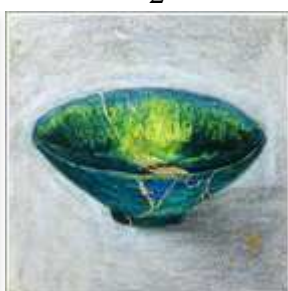

NewIrishArt.com presents

Mary Wallace

1

2

3

4

5

6

7

8

9

10

11

12

Gallery Details

1. Moonjar, Beeswax, pigments, gold, 43 x 43 cm
2. Cauldron of Ceridwen, Beeswax, pigments, gold, 43 x 43 cm
3. Kiri-no-yamayama, Beeswax, pigments, gold, 18 x 18 cm
4. Kojin, Beeswax, pigments, gold, 18 x 18 cm
5. Magnolia, Beeswax, pigments, 30 x 30 cm
6. Man'yoshu, Beeswax, pigments, gold, 18 x 18 cm
7. Moonjar, Beeswax, pigments, gold, 32 x 32 cm
8. Moonjar, Beeswax, pigments, gold, 32 x 23 cm
9. Troy, Beeswax, pigments, gold, 43 x 43 cm
10. Surya Bai, Beeswax, pigments, gold, 35 x 35 cm
11. The River Merchant's Wife II, Beeswax, pigments, gold, 38 x 38 cm
12. Together Trembling, Beeswax, pigments, gold, 30 x 30 cm

Online Gallery:

<http://NewIrishArt.com>