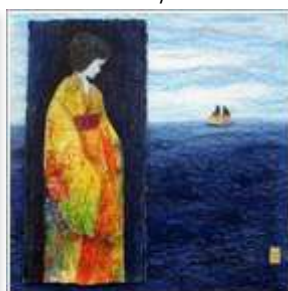

7

8

9

10

11

12

Gallery Details

1. Moonjar, Beeswax, pigments, gold, 43 x 43 cm
2. Cauldron of Ceridwen, Beeswax, pigments, gold, 43 x 43 cm
3. Kiri-no-yamayama, Beeswax, pigments, gold, 18 x 18 cm
4. Kojin, Beeswax, pigments, gold, 18 x 18 cm
5. Magnolia, Beeswax, pigments, 30 x 30 cm
6. Man'yoshu, Beeswax, pigments, gold, 18 x 18 cm
7. Moonjar, Beeswax, pigments, gold, 32 x 32 cm
8. Moonjar, Beeswax, pigments, gold, 32 x 23 cm
9. Troy, Beeswax, pigments, gold, 43 x 43 cm
10. Surya Bai, Beeswax, pigments, gold, 35 x 35 cm
11. The River Merchant's Wife II, Beeswax, pigments, gold, 38 x 38 cm
12. Together Trembling, Beeswax, pigments, gold, 30 x 30 cm