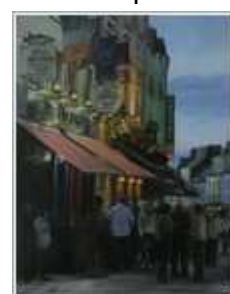

NewIrishArt.com presents

Nana Bradley

1

2

3

4

5

6

7

8

9

10

11

12

Gallery Details

1. Murlough, Bay Summer Hide Away, Oil on Canvas, 18 x 24 inches
2. Study in Oil, Oil on Canvas Board, 22 x 18 inches
3. Kinkakuji, Golden Temple, Oil on MDF, 12 x 12 inches
4. Samurai in Eire, Oil on Canvas, 12 x 24 inches
5. Portglenone, Forest Bluebell Chorus, Oil on Canvas, 36 x 48 inches
6. Derrylin, Storm Breaking, Oil on Canvas Board, 22 x 18 inches
7. Bluebells, A study, Oil on Canvas, 16 x 12 inches
8. Galway, Night of Revelry, Oil on Canvas Board, 18 x 22 inches
9. Galway, Lunchtime Reprieve, Oil on Canvas Board, 18 x 22 inches
10. Glenariff Co. Antrim, Oil on Canvas Board, 14 x 18 inches
11. On the Road to Leanne, Oil on canvas, 22 x 18 inches
12. Galway, Cloud Break, Oil on Board, 18 x 22 inches