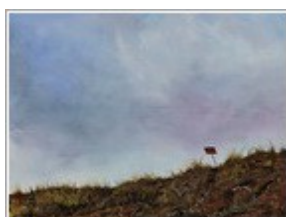

www.NewIrishArt.com presents

Rodolphe Core

1

2

3

4

5

6

7

8

9

10

11

12

Gallery Details

1. Rusty panel (canal, Dublin), Oil on canvas, 92 x 65 cm
2. Look for the panel, Look for the panel, 36 x 36 cm framed
3. Little red panel, Acrylic on paper, 43 x 34 cm framed
4. Protex Blue, Mixed media on paper, 44 x 35 cm framed
5. Wild coast (stormy weather), Oil on canvas, 116 x 89 cm
6. Vanity (diamonds are eternal), Mixed medias on paper, 30 x 30 cm framed
7. Red panel (Summer), Acrylic on canvas, 92 x 65 cm
8. White rusty panel (green water), Acrylic on canvas, 80 x 80 cm
9. Irish panel (with Paul Henry), Oil on canvas, 100 x 81 cm
10. Window 1, Mixed medias on paper, 47 x 39 cm framed
11. Come and Go, Acrylic on paper, 36 x 47 cm framed
12. Vanity, mixed medias on paper, 33 x 33 cm framed

Online Gallery:

<http://www.NewIrishArt.com>