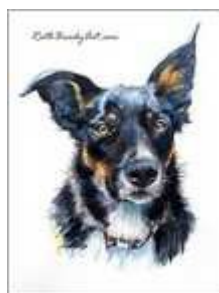

NewIrishArt.com presents

Ruth Brady

1

2

3

4

5

6

7

8

9

10

11

12

Gallery Details

1. Cleo, Soft Pastels, 12 x 16 inches
2. Mandy, Pastel pencil and chalk pastels, 210 x 297 mm
3. Scout, A Border Collie, Pen and ink, watercolour and gouache, 297 x 420 mm
4. Heidi. A Chocolate Labrador, Ink, gouache & pastels, 210 x 297 mm
5. Reuben, Graphite pencil, 296 x 420 mm
6. Tyson, Soft pastels, 297 x 420 mm
7. Joni, Pstel pencil and soft pastel, 210 x 297 mm
8. Fats, a Golden Labrador Retriever, Soft pastels, 297 x 420 mm
9. Nonogenarian Lady, Graphite Pencil, 210 x 297 mm
10. Paddy and Lexi, Soft pastels, 297 x 420 mm
11. Stephen, Coloured Pencil, 297 x 420 mm
12. Baby Girl, Graphite, 420 x 297 mm