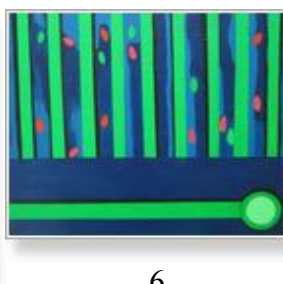

www.NewIrishArt.com presents

Sofia Bury

1

2

3

4

5

6

7

8

9

10

11

12

Gallery Details

1. HOLED BENEATH THE WATER LINE, Acrylic on Canvas, 40 cm x 40 cm x 5 cm
2. Pink Tulip Blue Tuesday, Acrylic on Canvas, 40 cm x 40 cm x 5 cm
3. Meet me on the Other side, Acrylic on Canvas, 50 cm x 50 cm x 5 cm
4. Summer III, Acrylic on Canvas, 40 cm x 40 cm x 5 cm
5. Adam, Eve and the Serpent, Acrylic on Canvas, 40 cm x 40 cm x 2 cm
6. Lying Down, Acrylic on Canvas, 60 cm x 75 cm x 2 cm
7. Night and the City, Acrylic on Canvas, 40 cm x 40 cm x 2 cm
8. Autumn, Acrylic on Canvas, 40 cm x 40 cm x 5 cm
9. Who is the Juggler?, Acrylic on Canvas, 40 cm x 40 cm x 5 cm
10. Hopelessly Lost in Space, Acrylic on Canvas, 40 cm x 40 cm x 5 cm
11. Black Tulip Red Sunday, Acrylic on canvas, 40 cm x 40 cm x 5 cm
12. Night Seen, Acrylic on canvas, 40 cm x 40 cm x 5 cm

Online Gallery:

<http://www.NewIrishArt.com>